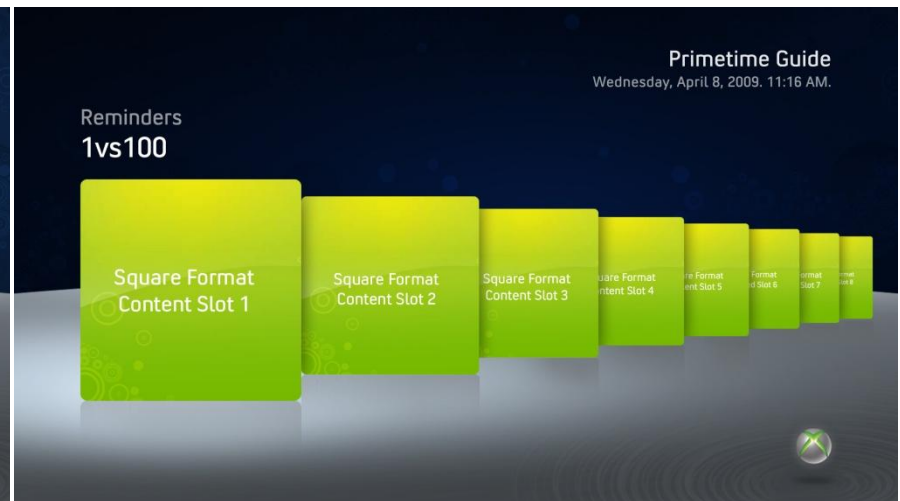

Background Spec

Background:

- Consist of grayscale XBOX Live Styled Static Image
- Animated Bubbles from EPIX level used on top
- Colorization layer used to colorize background based on time of content being viewed.

B. TextString03 (Mandatory):

- Displays in dynamic text area under Destination Title
- Current Date and Time (Updating Live)
- Char limit: 40
- Font: Convection UI 32pt

Visual Flow of Dynamic Text Area

User arrives on Primetime destination. Dynamic Text Area displays short channel descriptor for Featured. In this case “See what’s on.”

User navigates from Featured channel to 1vs100 (without sitting on the channel longer than 10 seconds). Dynamic Text Area updates to short channel descriptor for 1vs100. In this case “Play trivia. Win prizes.”

User continues to browse 1vs100 channel for longer than 10 seconds. Dynamic area text updates to display current time and date.

Visual Flow of Background Color Change
Displaying morning to evening.

Morning to Early Afternoon