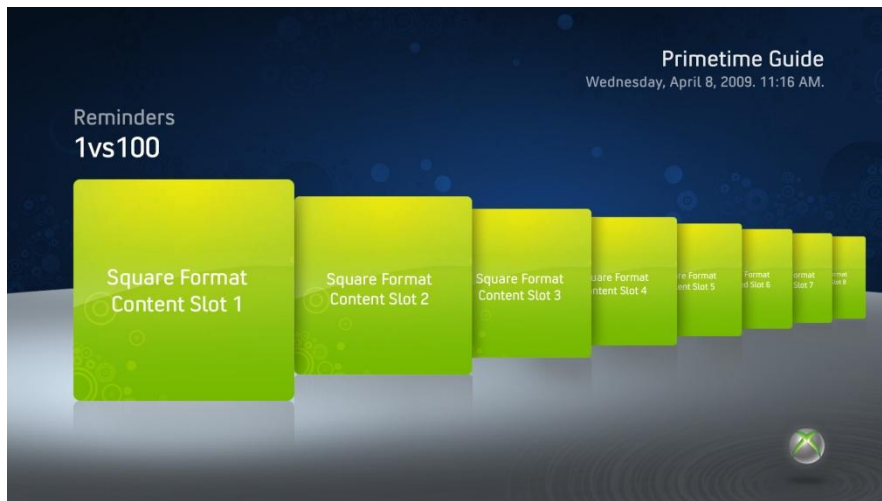

B. TextString03 (Mandatory):

- Displays in dynamic text area under Destination Title
- Current Date and Time (Updating Live)
- Char limit: 40
- Font: Convection UI 32pt

Visual Flow of Dynamic Text Area

User arrives on Primetime destination. Dynamic Text Area displays short channel descriptor for Featured. In this case “See what’s on.”

User navigates from Featured channel to 1vs100 (without sitting on the channel longer than 10 seconds). Dynamic Text Area updates to short channel descriptor for 1vs100. In this case “Play trivia. Win prizes.”

User continues to browse 1vs100 channel for longer than 10 seconds. Dynamic area text updates to display current time and date.

Visual Flow of Background Color Change
Displaying morning to evening.

Morning to Early Afternoon