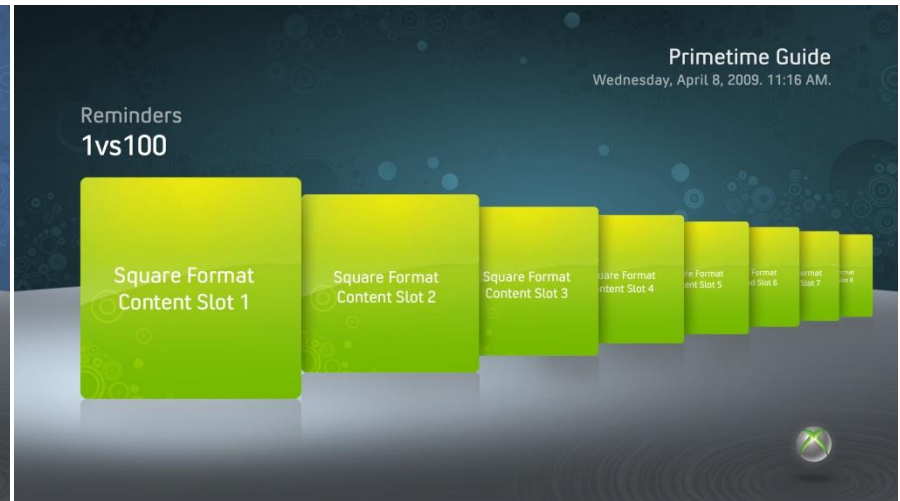

Visual Flow of Background Color Change
Displaying morning to evening.

Morning to Early Afternoon