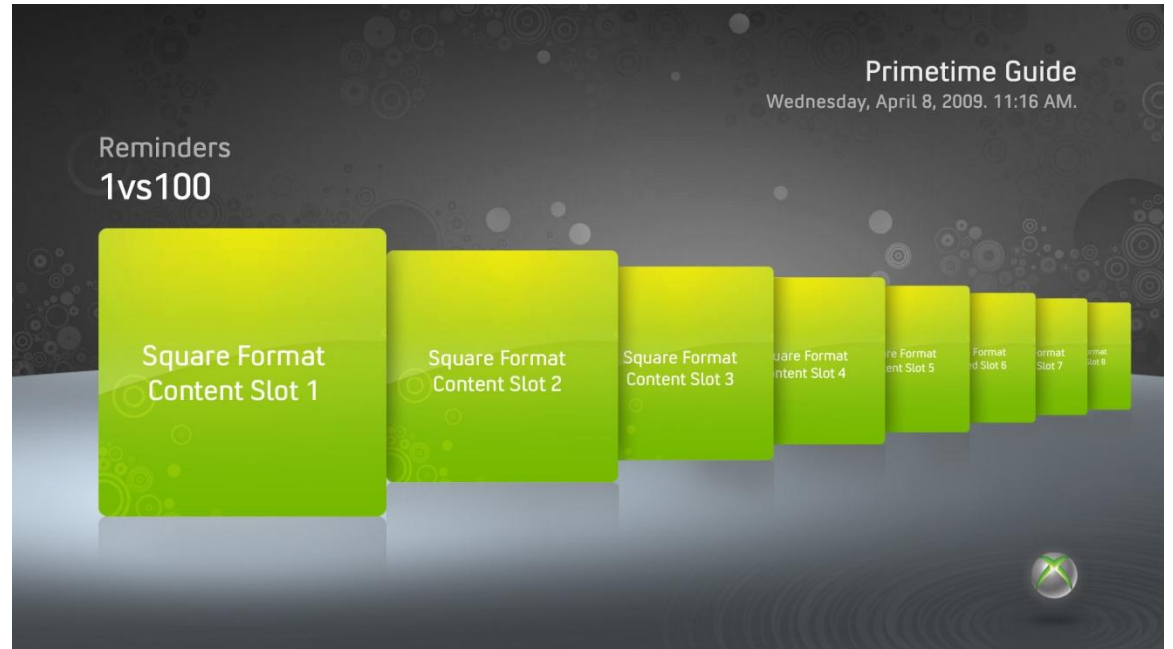

User continues to browse 1vs100 channel for longer than 10 seconds. Dynamic area text updates to display current time and date.