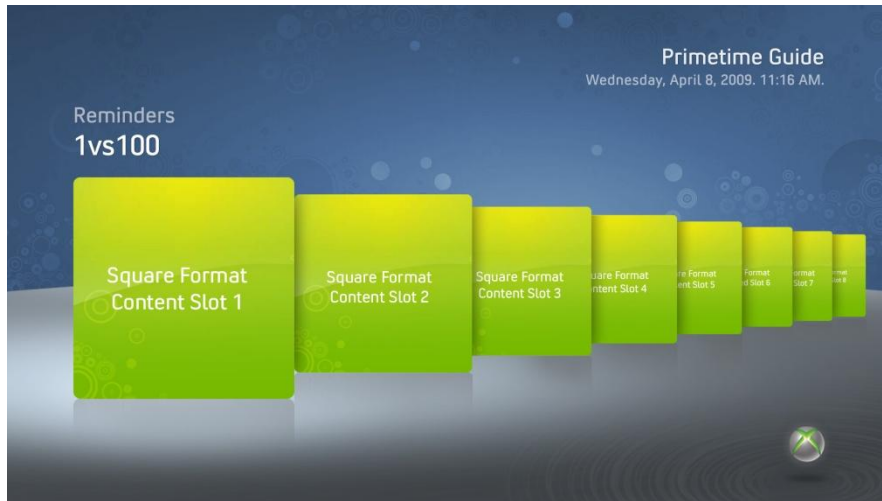

Visual Flow of Background Color Change
Displaying morning to evening.

Morning to Early Afternoon