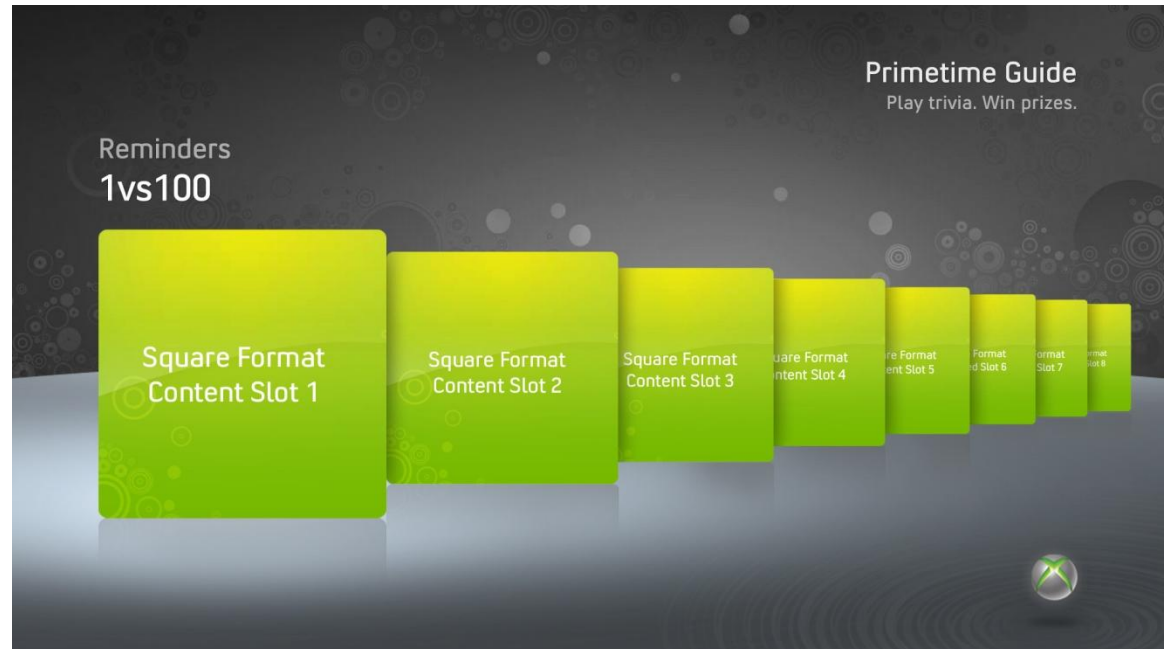

B. TextString03 (Mandatory):

- Displays in dynamic text area under Destination Title
- Current Date and Time (Updating Live)
- Char limit: 40
- Font: Convection UI 32pt

Visual Flow of Dynamic Text Area

User arrives on Primetime destination. Dynamic Text Area displays short channel descriptor for Featured. In this case “See what’s on.”

User navigates from Featured channel to 1vs100 (without sitting on the channel longer than 10 seconds). Dynamic Text Area updates to short channel descriptor for 1vs100. In this case “Play trivia. Win prizes.”